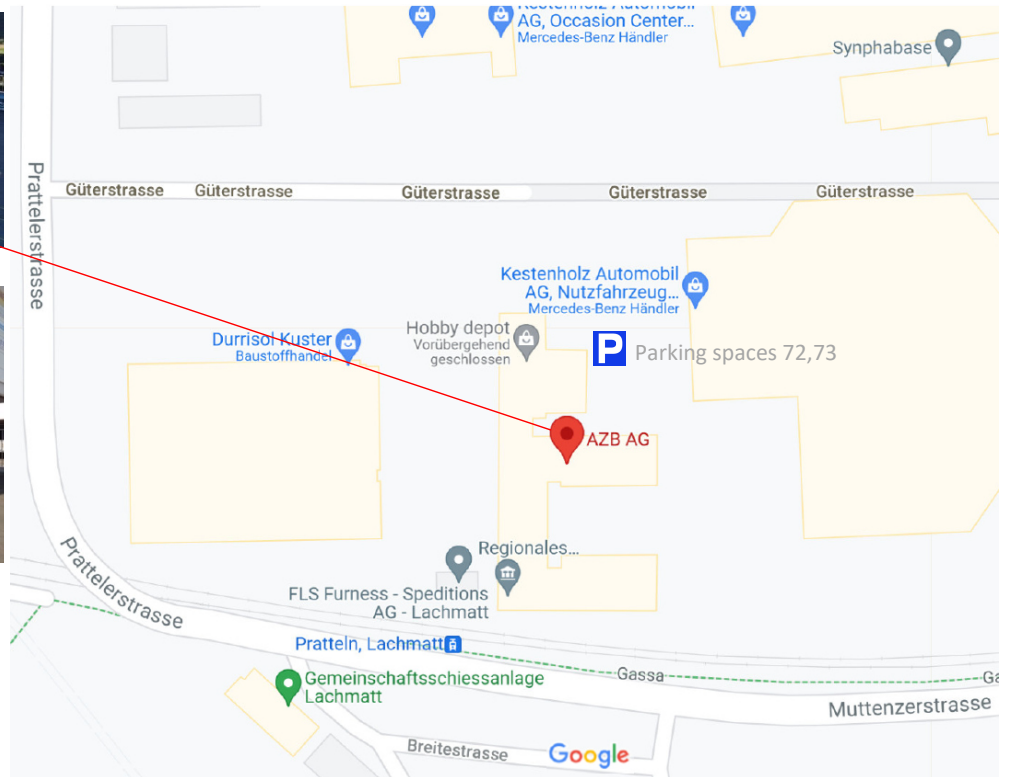

Directions to azb ag (Magnet-Areal)

azb ag
Güterstrasse 107
CH-4133 Pratteln

Tel +41 61 821 82 60
info@azbasel.com
www.azbasel.com

- **By public transport:** BVB Tram 14 stop "Pratteln Lachmatt" directly at the Magnet-Areal. From the tram stop, walk left along the building in which the BBZ BL is located (direction Mercedes Kestenholt). At the end of the building, turn right through a door in the lattice fence. You are now directly at the entrance to our occupational medicine center (right hand).

- **By car/motor vehicle:**
Highway A2/A3 (Frankfurt–Basel–Gotthard or Basel–Zürich) to exit «Pratteln», then in the direction of Muttenz, straight ahead through the roundabout at the aquabasilea adventure pool, then take the next turn on the right «Pratteln Industrie West» (road forks, exit goes slightly uphill). At the end of the junction, turn left and then left again at the next opportunity entering the Magnet-Areal.
GPS entry area entrance: Pratteln, Güterstrasse 105 (corresponds to the area inside)

Parking spaces: they are directly in front of our medical center. You can park in spaces 77 or 78.

We are right at the yellow chimney opposite Mercedes Benz Kestenholt. Have a pleasant trip!
Your azb team